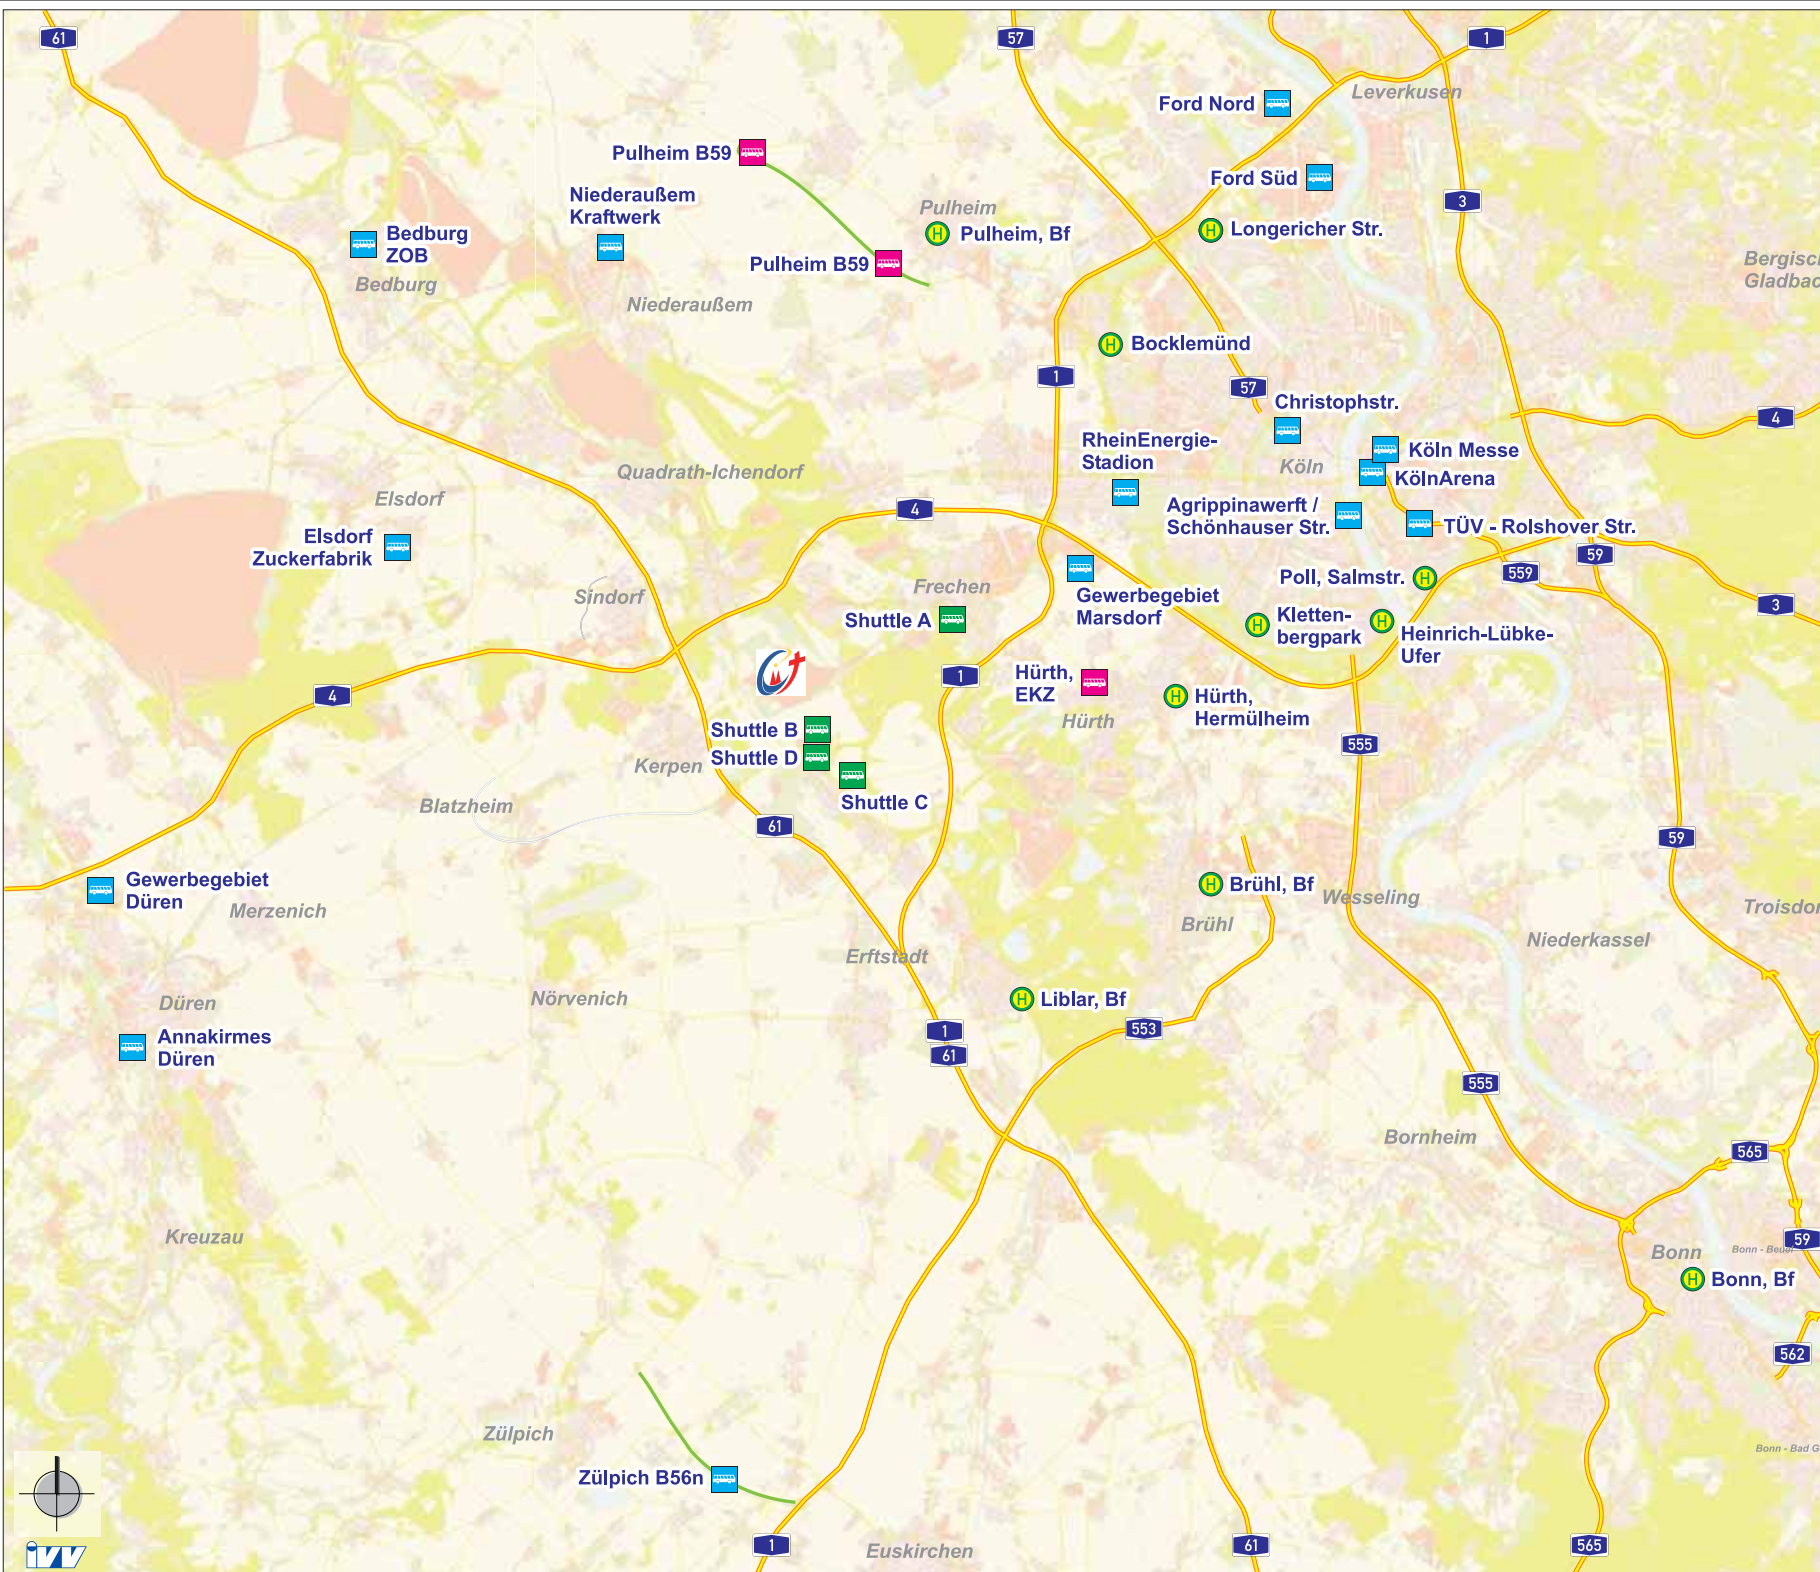

Legende / Legend

-  Marienfeld
-  Autobahn  
Motorway
-  Parken an Straße  
Roadside Parking
- Shuttlebushaltestellen  
Shuttlebus Station
  -  am Gelände  
at Venue
- Shuttlebushaltestellen **Sa und So**  
Shuttlebus Station **Sat and Sun**
  -  an ÖV-Haltestellen  
at Public Transport Stops
  -  an Parkplätzen  
at Parking Facilities
- Shuttlebushaltestellen **nur So**  
Shuttlebus Station **only Sun**
  -  an Parkplätzen  
at Parking Facilities

**Shuttlebus-  
haltestellen  
zum Marienfeld  
Shuttlebus  
Stations  
to the Marienfeld**

Stand: 11. August 2005